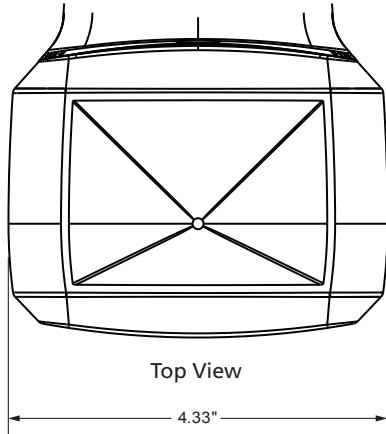

PURELL® ES10 DISPENSER DIMENSIONS

Use the dimensions provided to ensure adequate wall spacing and clearance for the unit.

Refill Sold Separately

Front View

Side View

Back View

GOJO Industries, Inc.
One GOJO Plaza, Suite 500
P.O. Box 991 • Akron, OH 44309-0991
Tel: 1-330-255-6000 • Toll-free: 800-321-9647
Fax: 1-800-FAX-GOJO