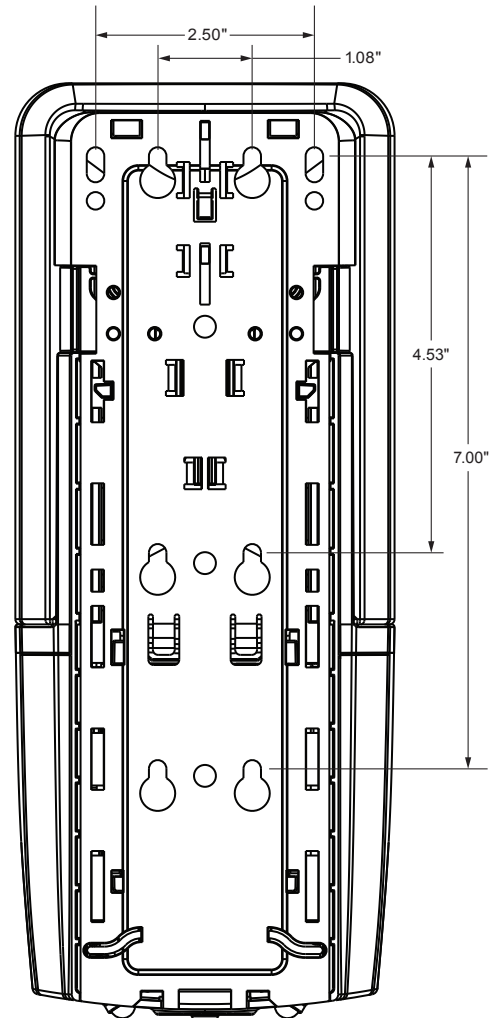

PURELL® ES10 DISPENSER DIMENSIONS

Use the dimensions provided to ensure adequate wall spacing and clearance for the unit.

Refill Sold Separately

Front View

Side View

Back View

GOJO Industries, Inc.
One GOJO Plaza, Suite 500
P.O. Box 991 • Akron, OH 44309-0991
Tel: 1-330-255-6000 • Toll-free: 800-321-9647
Fax: 1-800-FAX-GOJO